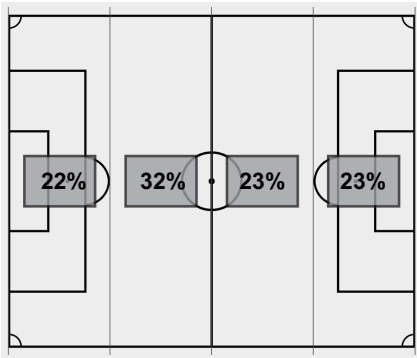

##	Goalkeepers	Min	GA	Saves
41	Mary Grace Bunch	90:00	1	7

##	Goalkeepers	Min	GA	Saves
1	Claudia Jenkins	90:00	0	2

Shots by period	1	2	Total
Wildcats	2	3	5
Explorers	3	9	12

Saves by period	1	2	Total
Wildcats	1	6	7
Explorers	0	2	2

Corner kicks	1	2	Total
Wildcats	1	1	2
Explorers	0	1	1

Fouls	1	2	Total
Wildcats	5	10	15
Explorers	7	8	15

**Scoring summary:**

No.	Time	Team	Goal scorer	Assist	Description
1.	89:01	LAS	Maci Bower (7)	Naya Vialva	

**Cautions and ejections:**

Win-Jenkins, Claudia (9-6-1). Loss-Grace Bunch, Mary (8-6-2).  
 Stadium: McCarthy Stadium  
 Officials:  
 Offsides: Davidson 2, La Salle 3.

**Soccer Box Score (Final)**  
**2019-20 Women's Soccer**  
 Davidson vs La Salle (10/20/2019 at Philadelphia, UNITED STATES)